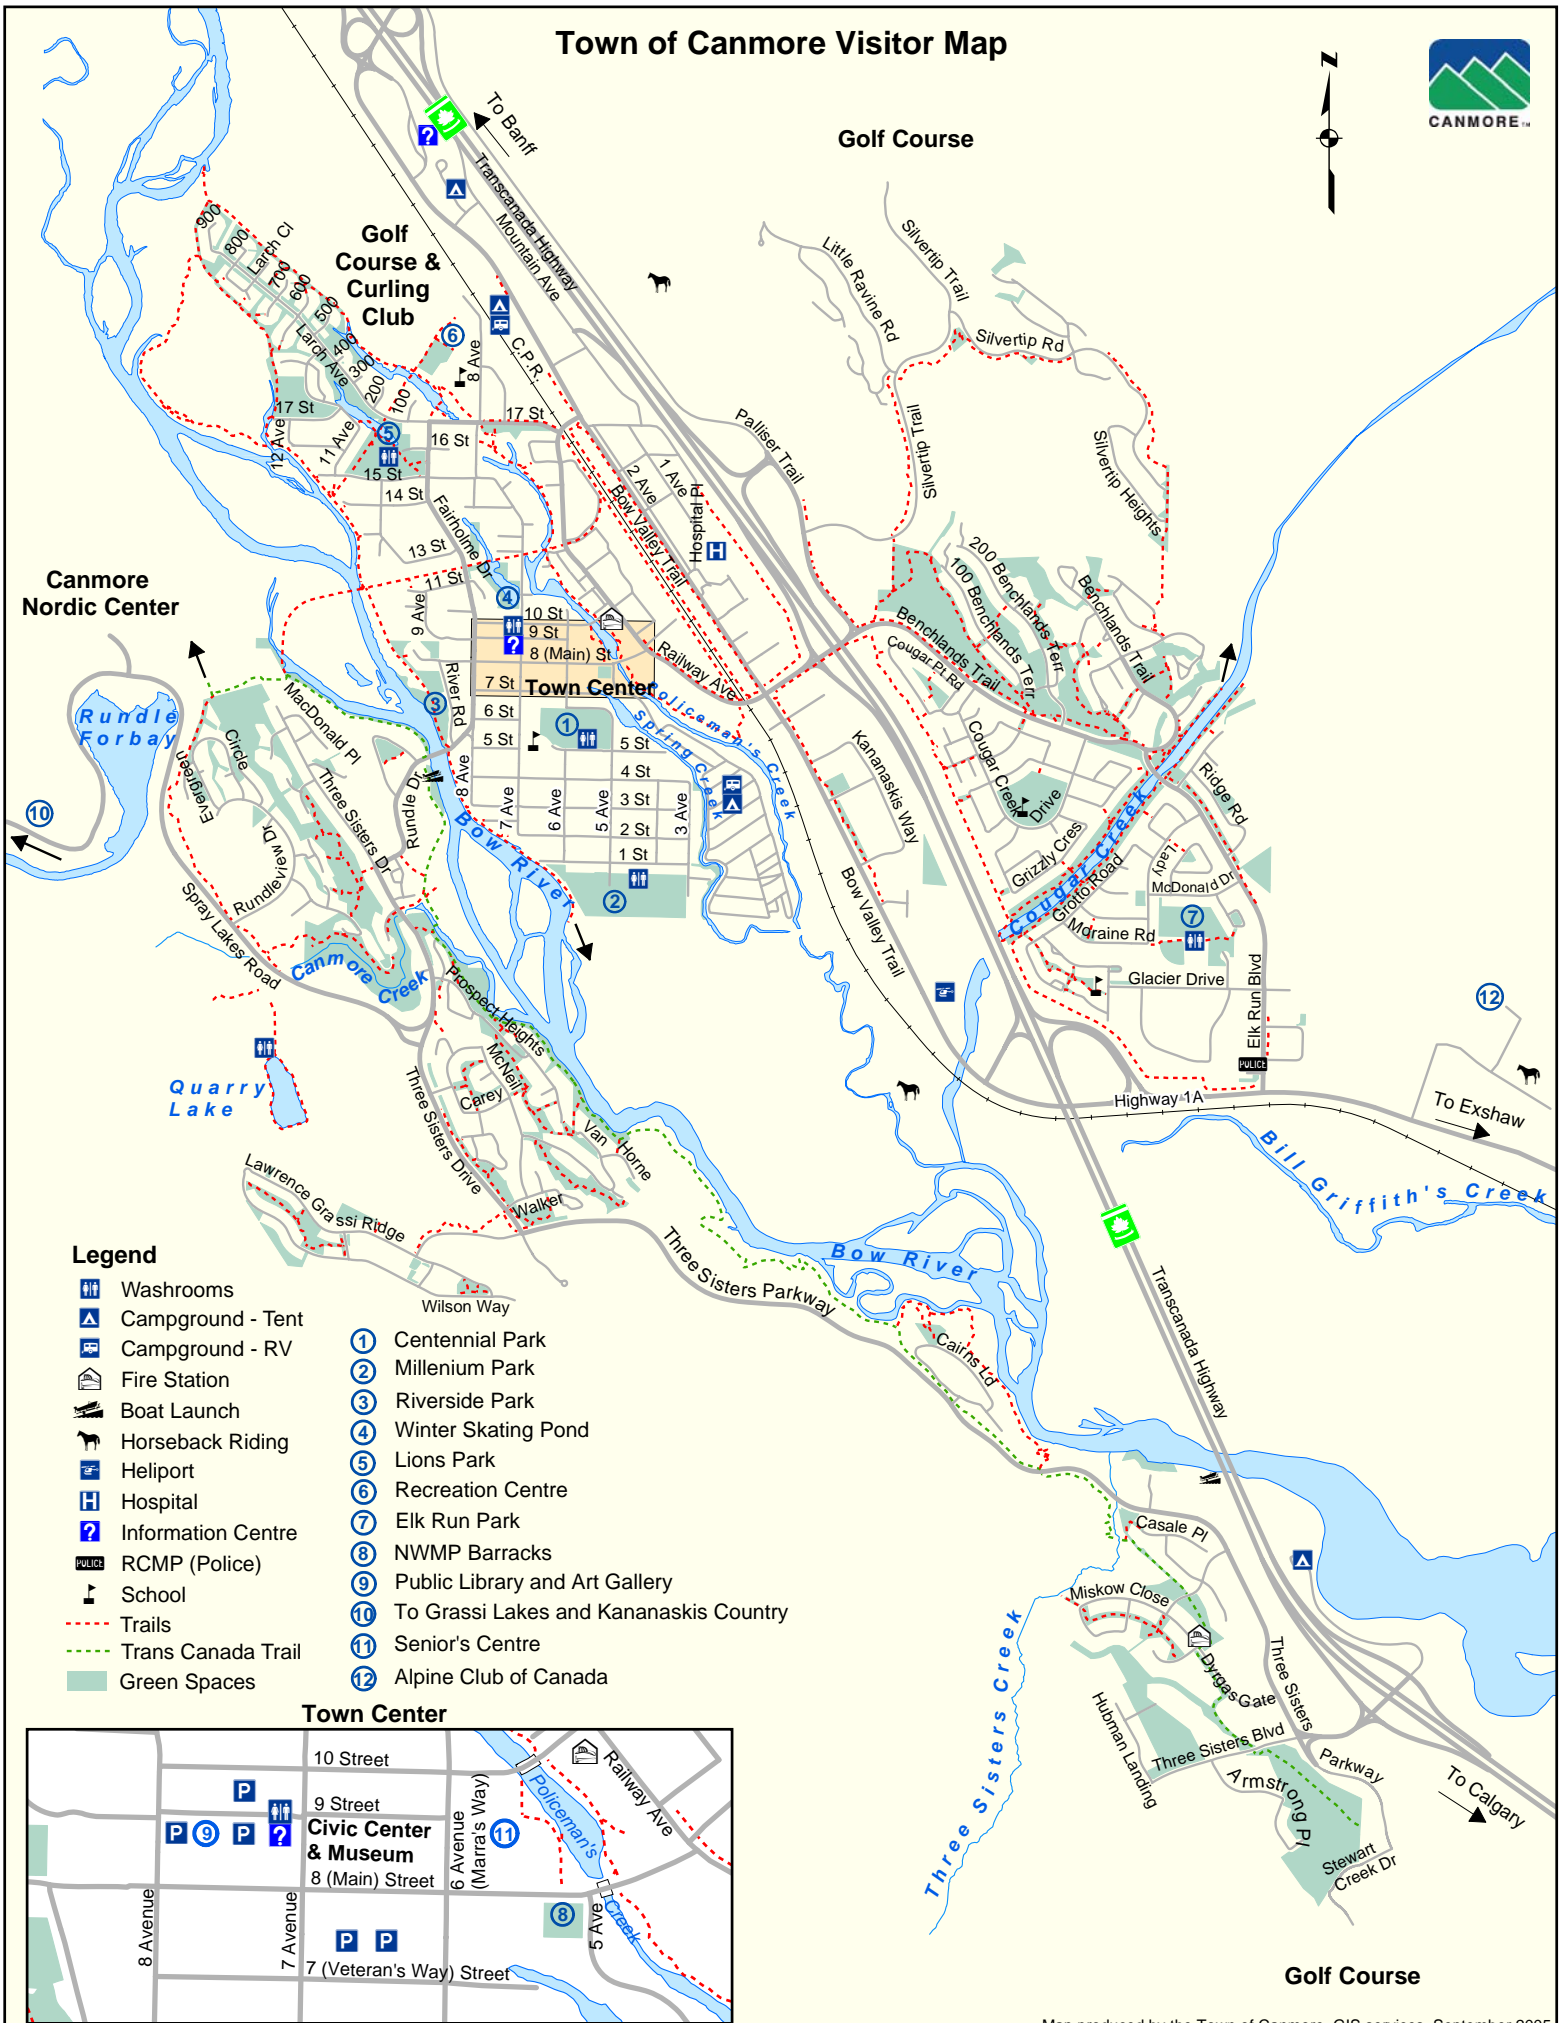

# Town of Canmore Visitor Map

## Legend

- |  |                    |  |  |
|--|--------------------|--|--|
|  | Washrooms          |  | Centennial Park                        |
|  | Campground - Tent  |  | Millenium Park                         |
|  | Campground - RV    |  | Riverside Park                         |
|  | Fire Station       |  | Winter Skating Pond                    |
|  | Boat Launch        |  | Lions Park                             |
|  | Horseback Riding   |  | Recreation Centre                      |
|  | Heliport           |  | Elk Run Park                           |
|  | Hospital           |  | NWMP Barracks                          |
|  | Information Centre |  | Public Library and Art Gallery         |
|  | RCMP (Police)      |  | To Grassi Lakes and Kananaskis Country |
|  | School             |  | Senior's Centre                        |
|  | Trails             |  | Alpine Club of Canada                  |
|  | Trans Canada Trail |  |  |
|  | Green Spaces       |  |  |

## Town Center